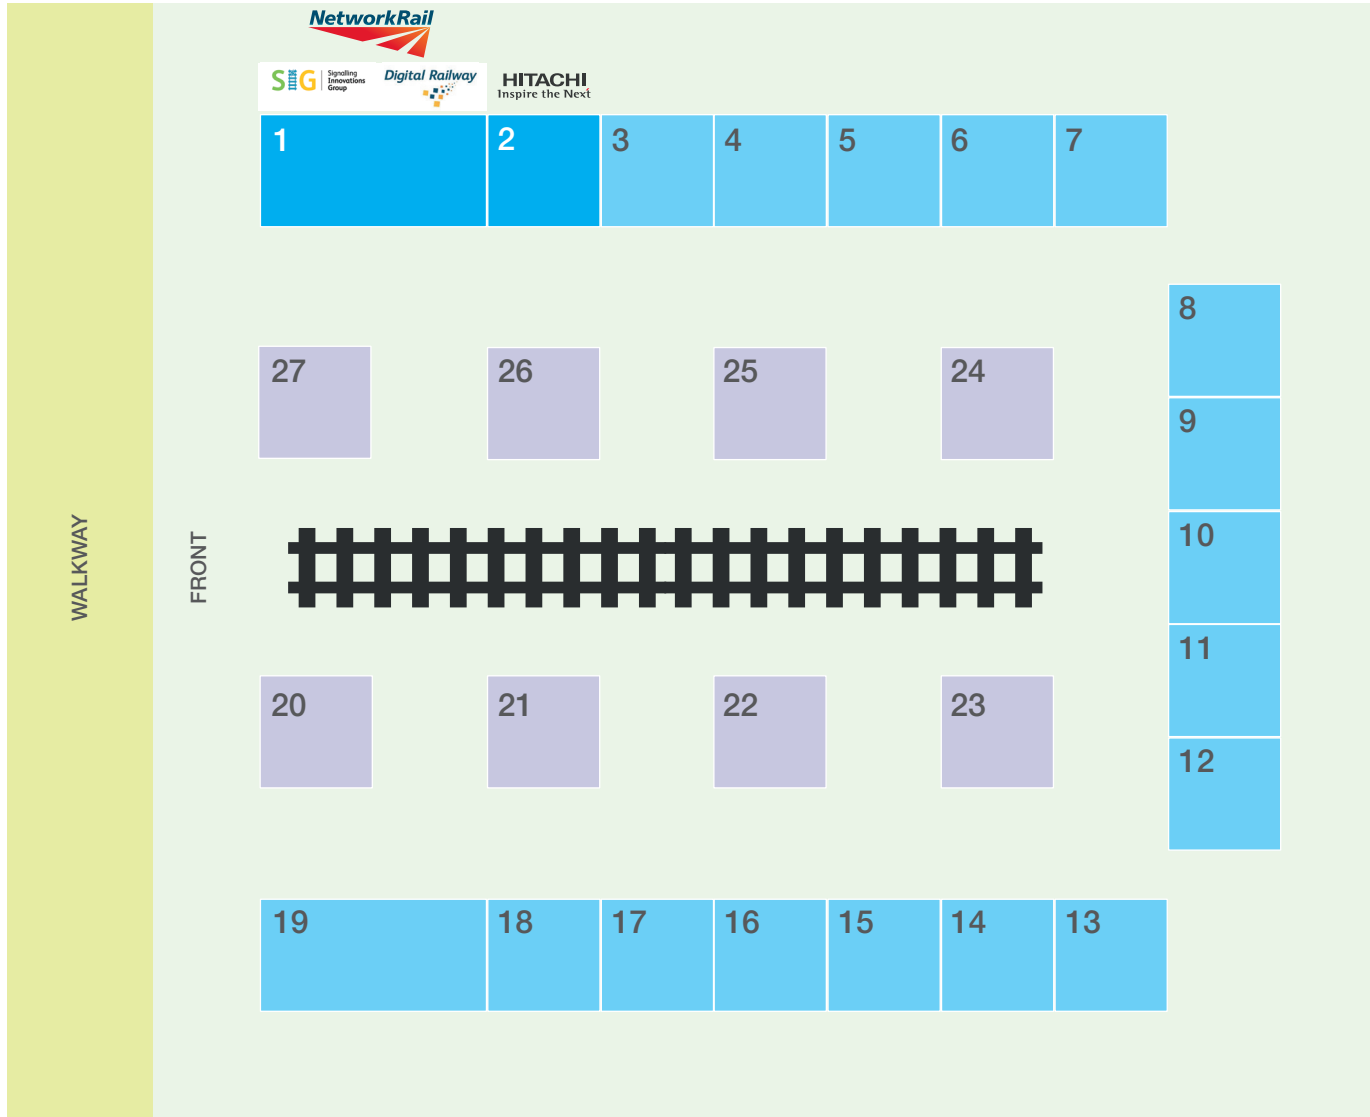

Signalling
Innovations
Group

INNOVATION
WORX

KEY

-  6m x 3m Stand
-  3m x 3m Stand
-  3m x 3m Stand
With on track demonstration area

www.railworx.co.uk